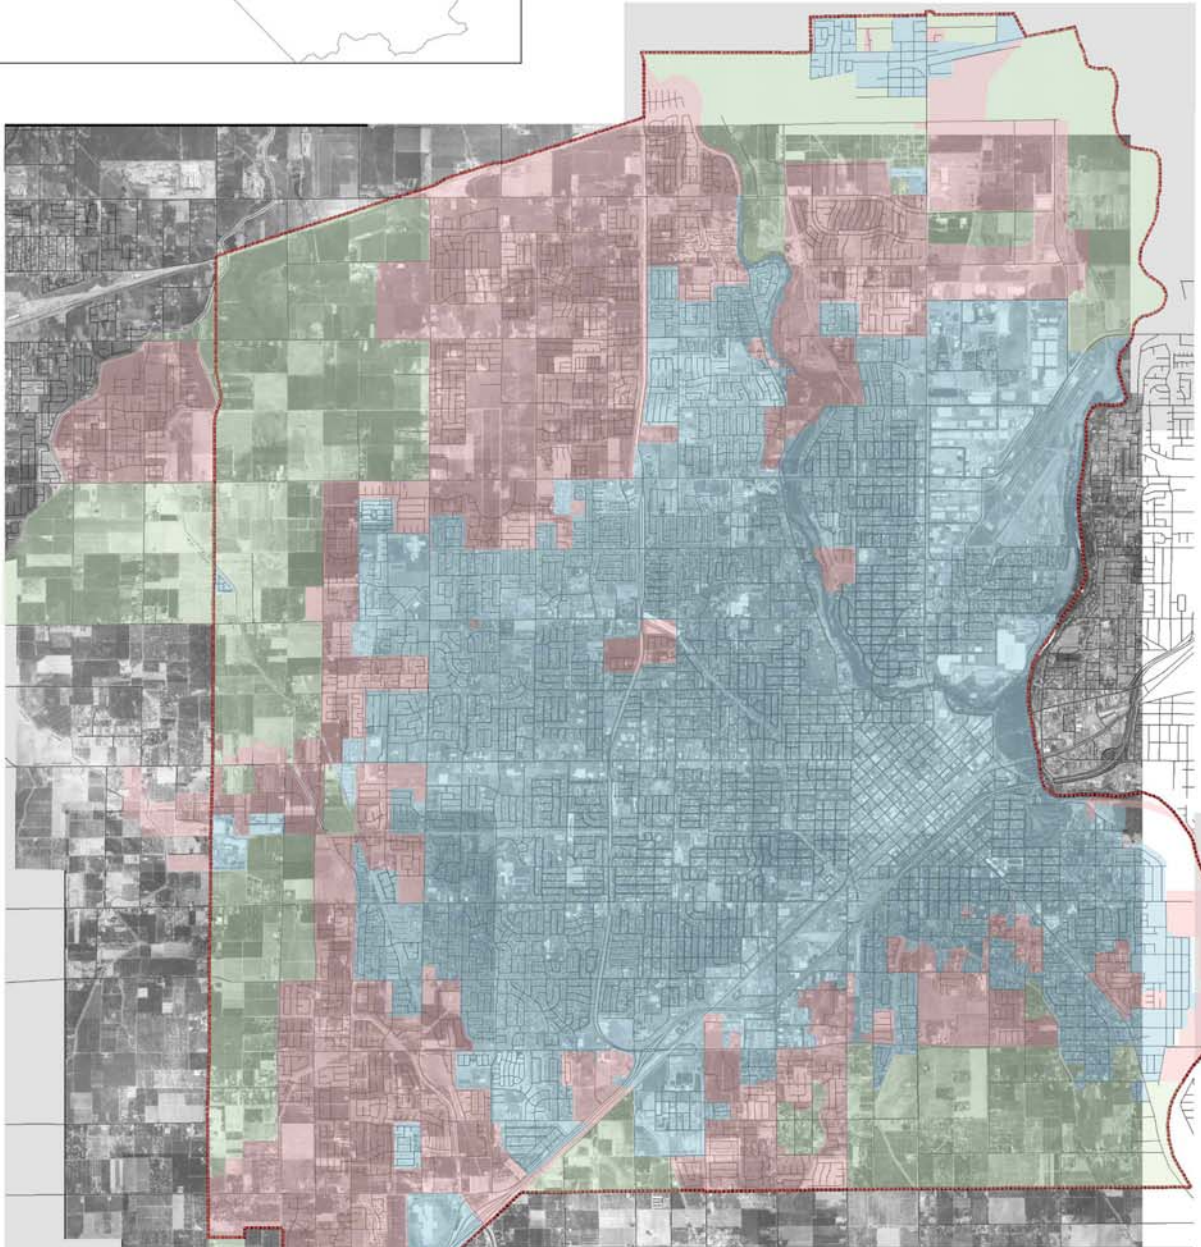

## **Attachment A: Urbanized Lands in the Greater Modesto Area**

**Attachment A:  
Urbanized Lands in the  
Greater Modesto Area\***

Date	Acreage	Map Color
Before 1978	15,850	Blue
1978-2004	11,920	Pink
Future	9,200	Green
<b>Total (1978 thru Future)</b>	<b>21,120</b>	

Modesto Sphere of Influence

\* Base Map from 1977 Aerial Photos