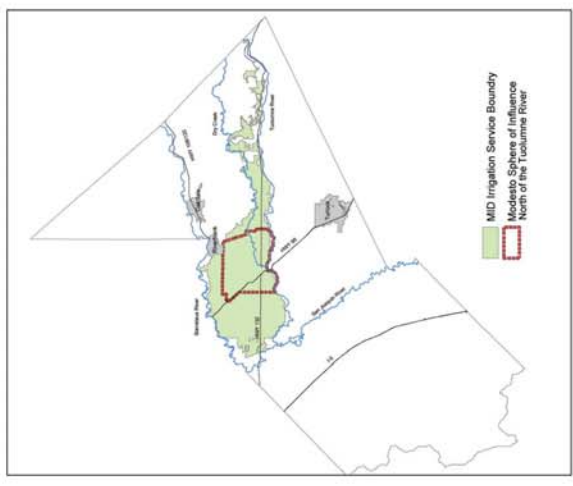

## **Attachment A: Urbanized Lands in the Greater Modesto Area**

**Attachment A:  
Urbanized Lands in the  
Greater Modesto Area\***

Date	Acreage	Map Color
Before 1978	15,850	Blue
1978-2004	11,920	Pink
Future	9,200	Green
<b>Total (1978 thru Future)</b>	<b>21,120</b>	

Modesto Sphere of Influence

\* Base Map from 1977 Aerial Photos