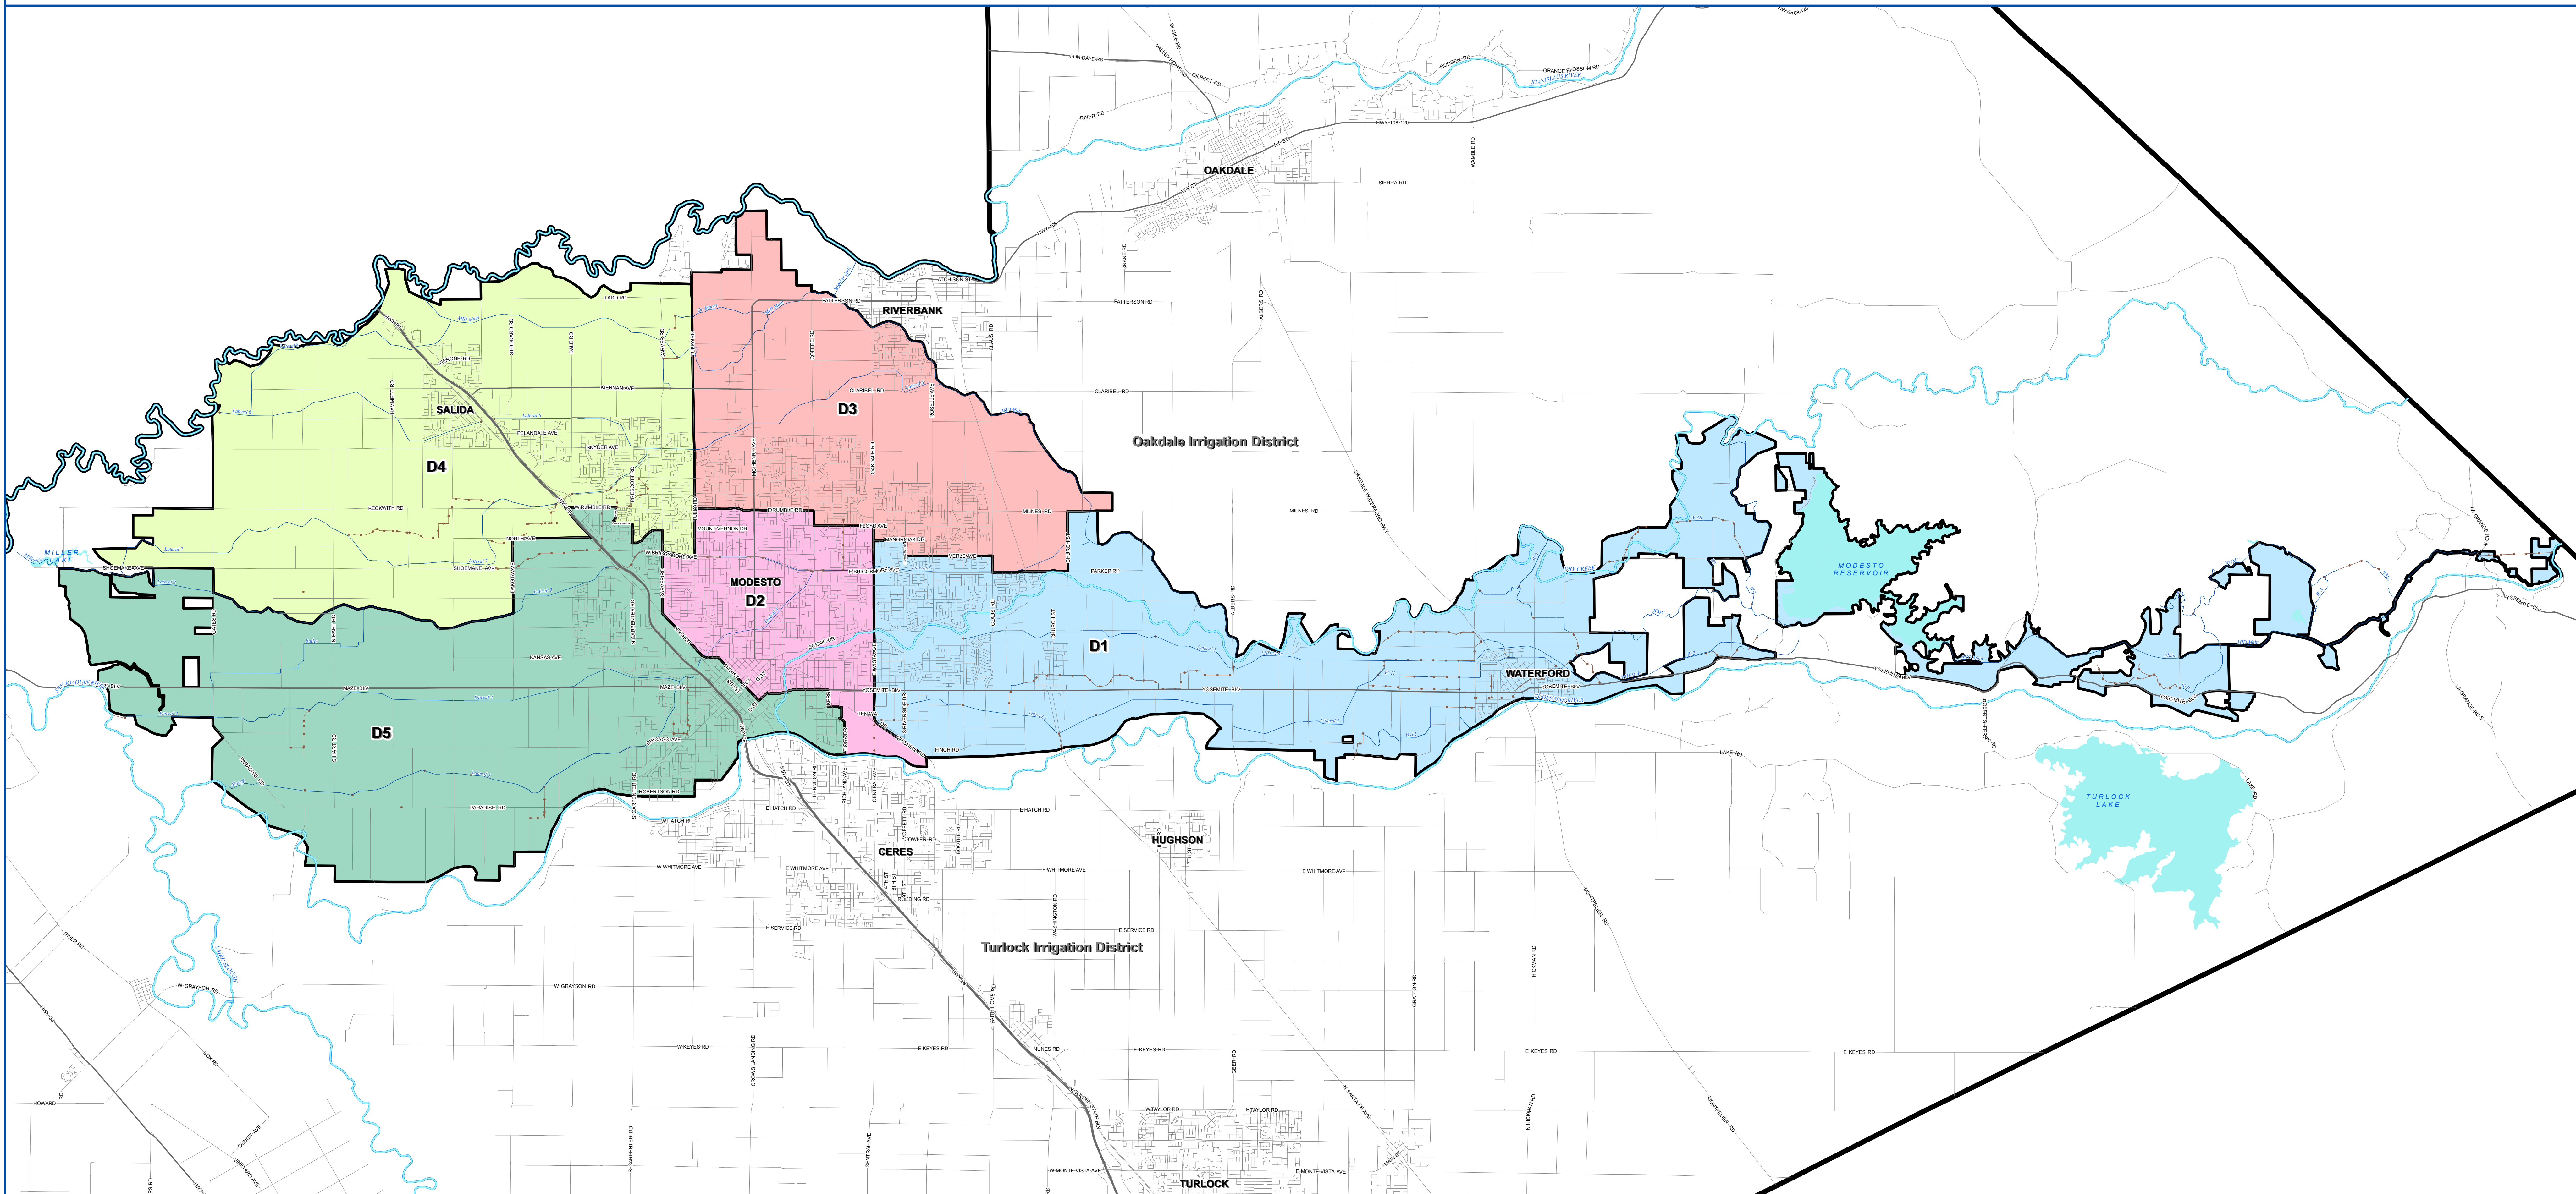

Modesto Irrigation District Director Divisions

2012

MDSS **df** **DF ENGINEERING, INC.**
MERCED DATA SPECIAL SERVICES **CIVIL ENGINEERING AND SURVEYING**

Population Data Source: U.S. Census Bureau, 2010 Census Redistricting Data (Public Law 94-171) Summary File
Citizen Voting Age Population Data Source: Statewide Database, University of California Berkeley Law, Center for Research

1. **Director Division**
2. 1
   - 2
   - 3
   - 4
   - 5
3. River
   — Canal
   — Pipeline
   — Reservoir

August 29, 2012